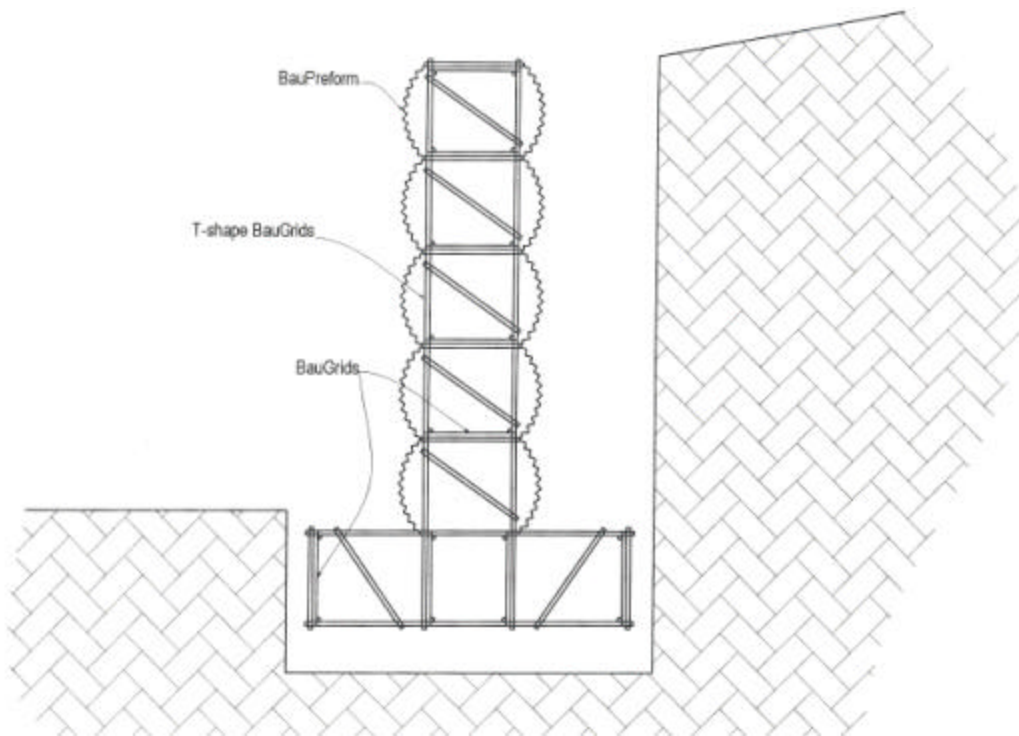

BauGardenwall

The BauGardenwall is made of vertical inverted tee-shaped BauGrids and horizontal BauLadders.

BauPlanterfabric connected to the BauGrids is a material with openings large enough for planting to grow through, but small enough that the BauPlantersoil is retained. The BauPlantersoil has a mix of planting soil, fertilizer and seeds. A BauSoakerhose can be installed at the top of the BauGardenwall for irrigation.